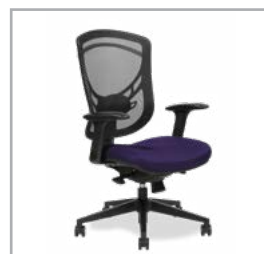

APRIL 2022 QUICK SHIP PROGRAM

PROGRAM NOTES:

Standard Freight Program Applies. Free Shipping on orders over $3,000 Net; For orders under $3,000 Net add $200 East of Mississippi River, $275 West of Mississippi River.

Maximum Order Quantity is per Poly Color. Order quantity can exceed 25 units when ordering multiple colors of the same model.

Ships within 10 Business Days.

For orders that exceed the maximum quantity or require a different carded fabric, please contact Borgo Customer Service for approval. We will do our best to accommodate your needs

For more information about Borgo's Quick Ship Program, visit our website at borgo.com/quickship

LOUNGE / COMMON AREA SEATING

MULTI-PURPOSE SEATING

TASK SEATING

REMO